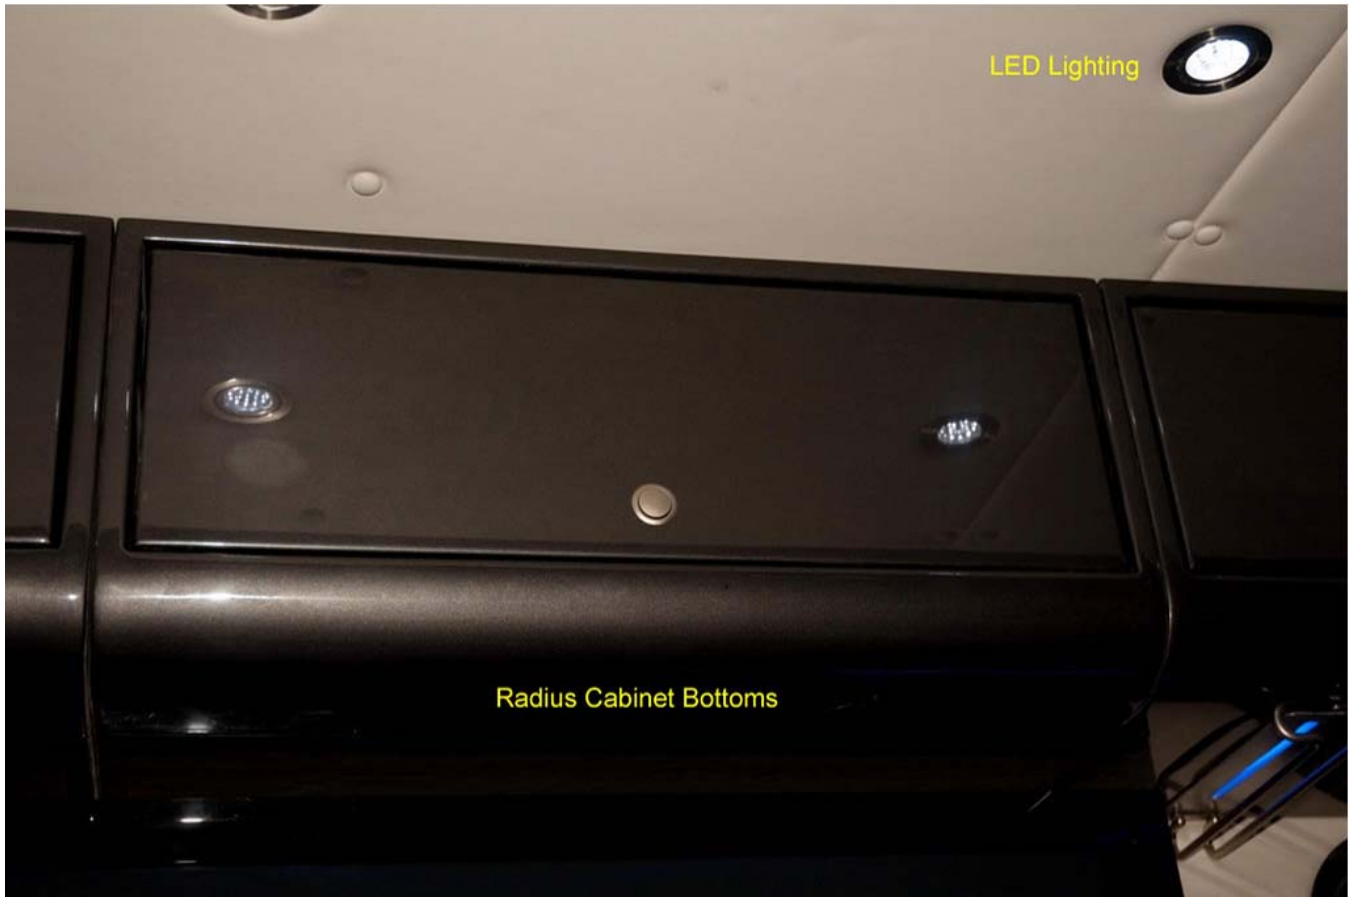

ToterCoach

OPTIONS (Cont'd):

Install Neon Rope Lighting Under Wine Bottles in Granite w/ Etched Safety Glass
Paint Curved Wall Entrance (Material)
Paint Curved Wall Entrance (Labor)
Freightliner Dark Gray Louver (Original was Unpaintable)
Install New Steering Wheel (Customer Supplied)
Roppe Flooring in Cab
Install Extra Carbon Fiber (Customer Location Needed)
Kenwood DNX7120 Navigation System Installed in Dash
Removable Spray Bar Faucet Customer to Specify Make Model
Nickel Finish on All Wall Receptacle Plates
Custom Lighted Switches
Peep Hole For Door
Cabinet Above Toilet (Upgrade from Standard Mirrored Cabinet)
Backsplash (Granite) to Extend from Bar Top to Below Window Valences
Light Panel Using Customer Supplied Neon Rope Light Behind Sofa
 Includes Transition Leather to Connect Sofa to Light Panel
 Frosted Glass Top - Approximately 4" Deep
Neon Rope Lighting to Create Wall-Wash on Curved Entrance All w/ Valence
Neon Rope Lighting Under Bathroom Top
Recessed Installation Customer Supplied Motorsports Display
 (Required Re-fabrication of Lightbox and Cutting Recess in Wall Liner)
Install Customer Supplied Bose Cinemate (2) Sound System & Playstation
Padded Wall Liner to be Installed on Left Wall Beside Toilet - Opposite Rear Wall
Reupholster Sun Visors
Reverse Overhead LCD TV (from Initial Direction of Travel)
Custom Return Air Louvers - Laser Cut Steel Plate / Powdercoated
Mirrors on Left and Right of Sofa - Make Template, Waterjet Cut, Install
 Cost for Materials: Template - \$600; Williamsport Mirror - \$424; Waterjet - \$538
Mirror Behind Sofa