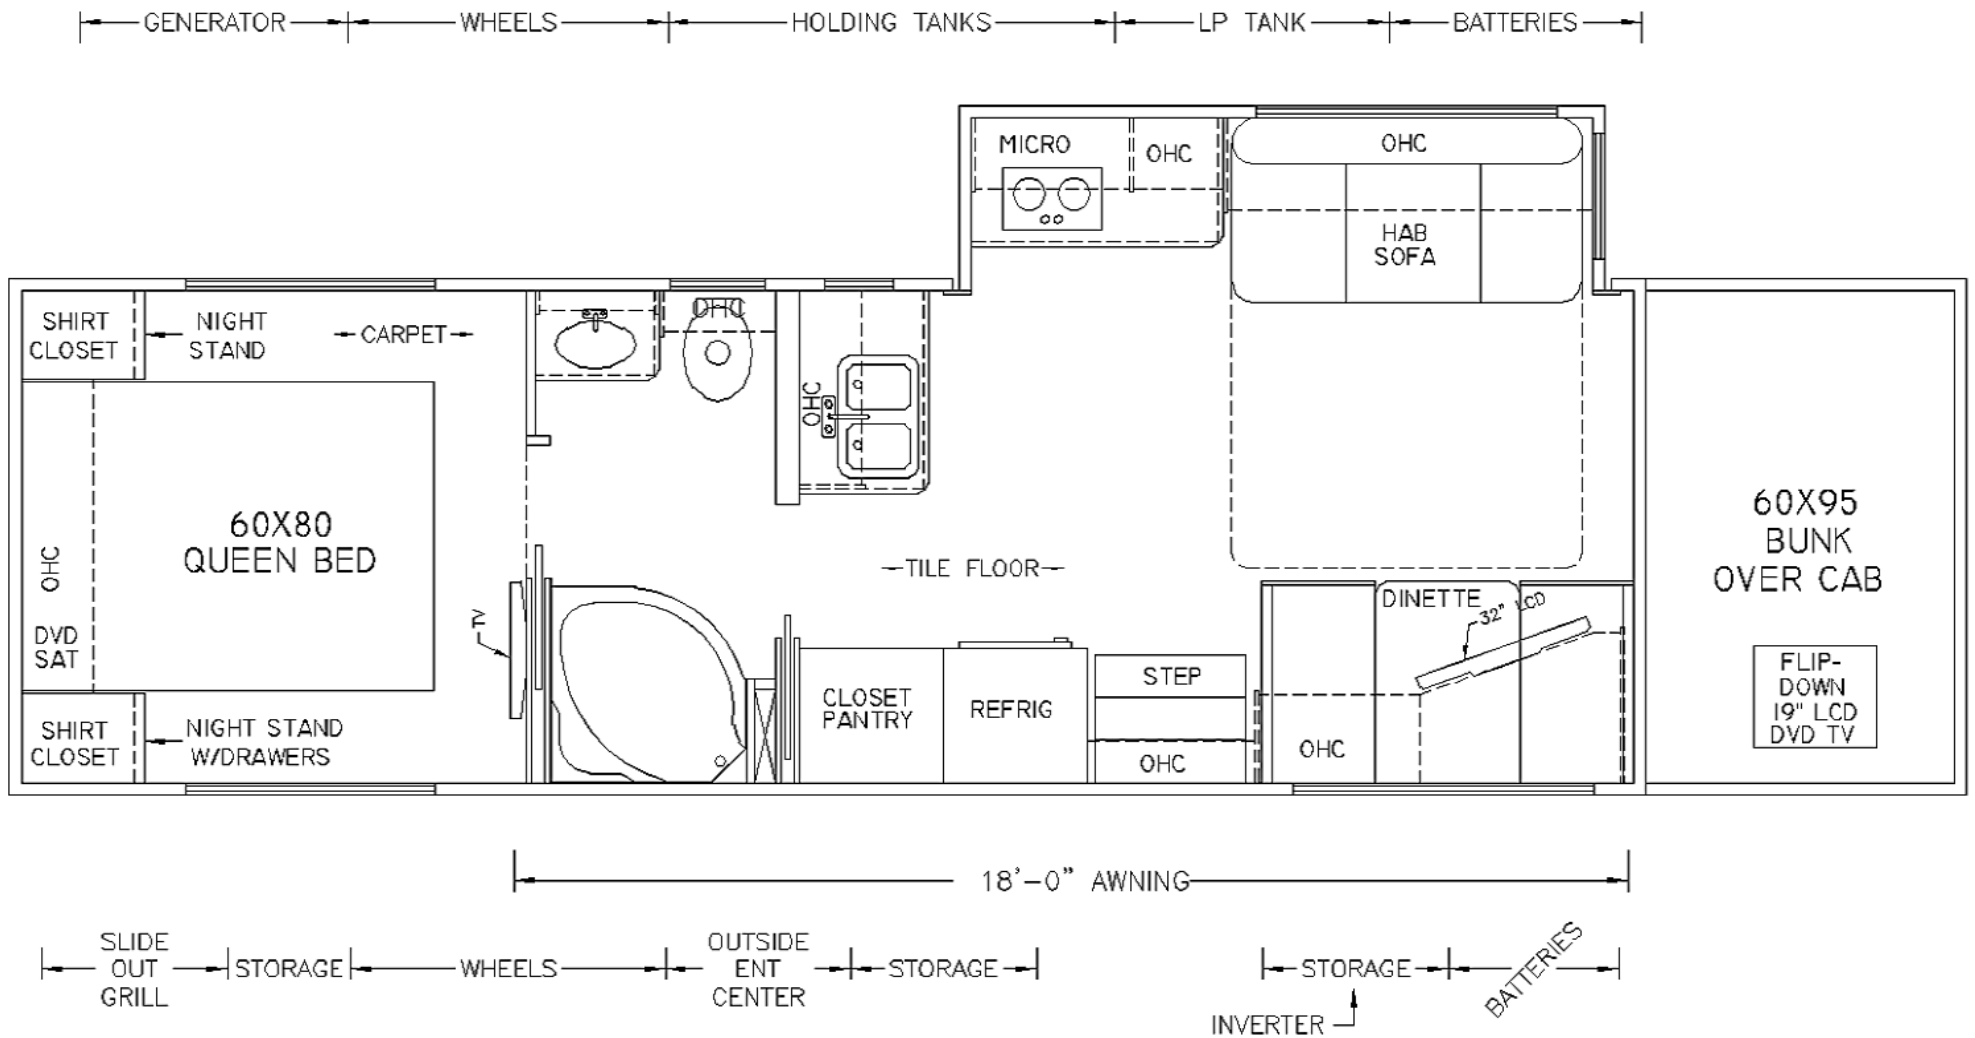

2600SMX CASCADIA K-2388

This drawing and its contents are the property of Renegade / Kissi LLC and are not to be copied or reprinted without written consent.