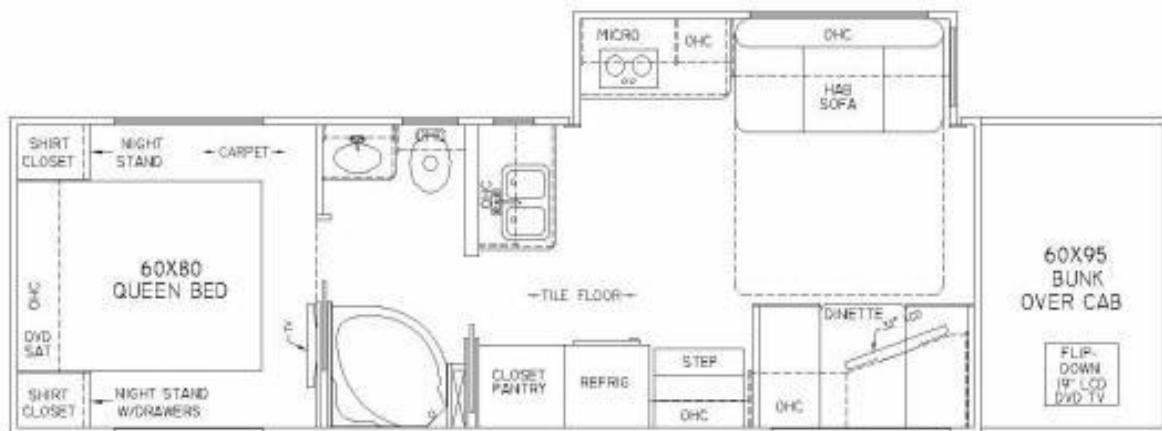

K-2388 New- 2010 2600SMX 26' Renegade Motorhome

Freightliner Cascadia Chassis, 1650 lb/ft torque, 450 HP Mercedes Power, 13 Speed Eaton Ultrashift Automated Transmission, Total length is 36', Air Ride- Black Leather Captains Chairs, Air Ride Cab & Suspension, Power Heated Mirrors, Power Door Locks, Power Windows, Cruise Control, Engine Brake, AM/FM/CD/Weather Radio, 30,000 lb. hitch, 200 gallon fresh water, 150 Gallon Holding Tanks, 10' Kitchen Slide-out Room, Extra Interior Height, 18' Powered Weather Pro Awning w/ Wind Sensor & Checkered Fabric, Skylight over Shower, Day/Night Shades, Cherry Stained Oak Trim & Cabinets, Gray Padded Walls w/ Oak Beadboard Wainscoting, Porcelain Tile Flooring in Kitchen, Black 90 oz. carpet in Bedroom, Black Leather Seating, Hide-a-bed Sofa w/ Air Mattress, Queen Bed in Bedroom, Dinette converts to Bed, 60" Bunk Over Cab, 9 cu ft Stainless Steel Refrigerator, Convection Microwave, Custom Floorplan, Black Corian Countertops, 2 Burner Electric Cooktop, Sony 32" LCD TV on slide in Living Room & 26" in Bedroom, 19" Flip-down TV in Bunk, KVH In-Motion Satellite, Satellite Receivers in Bedroom & Living Area, DirecTV w/ XM Radio, Sony Surround System w/ DVD player, Outside Entertainment Center, (2) 15,000 btu Air Conditioners, Back-Up Monitor & Camera for Truck & Trailer, Macerator Ceramic Toilet, 10 Gallon Propane/Electric Hot Water Heater, Outside Gas BBQ Grill, Quickie Flush, Outside Spigot, 50 Gallon LP Tank, 12.5kW Onan Quiet Diesel Generator, Cold Weather Package w/ Auto Gen. Start, 2000 Watt Inverter, 4 AGM batteries, 34,000 BTU Furnace, 4 Point Auto-Leveling System **MSRP \$315,619**