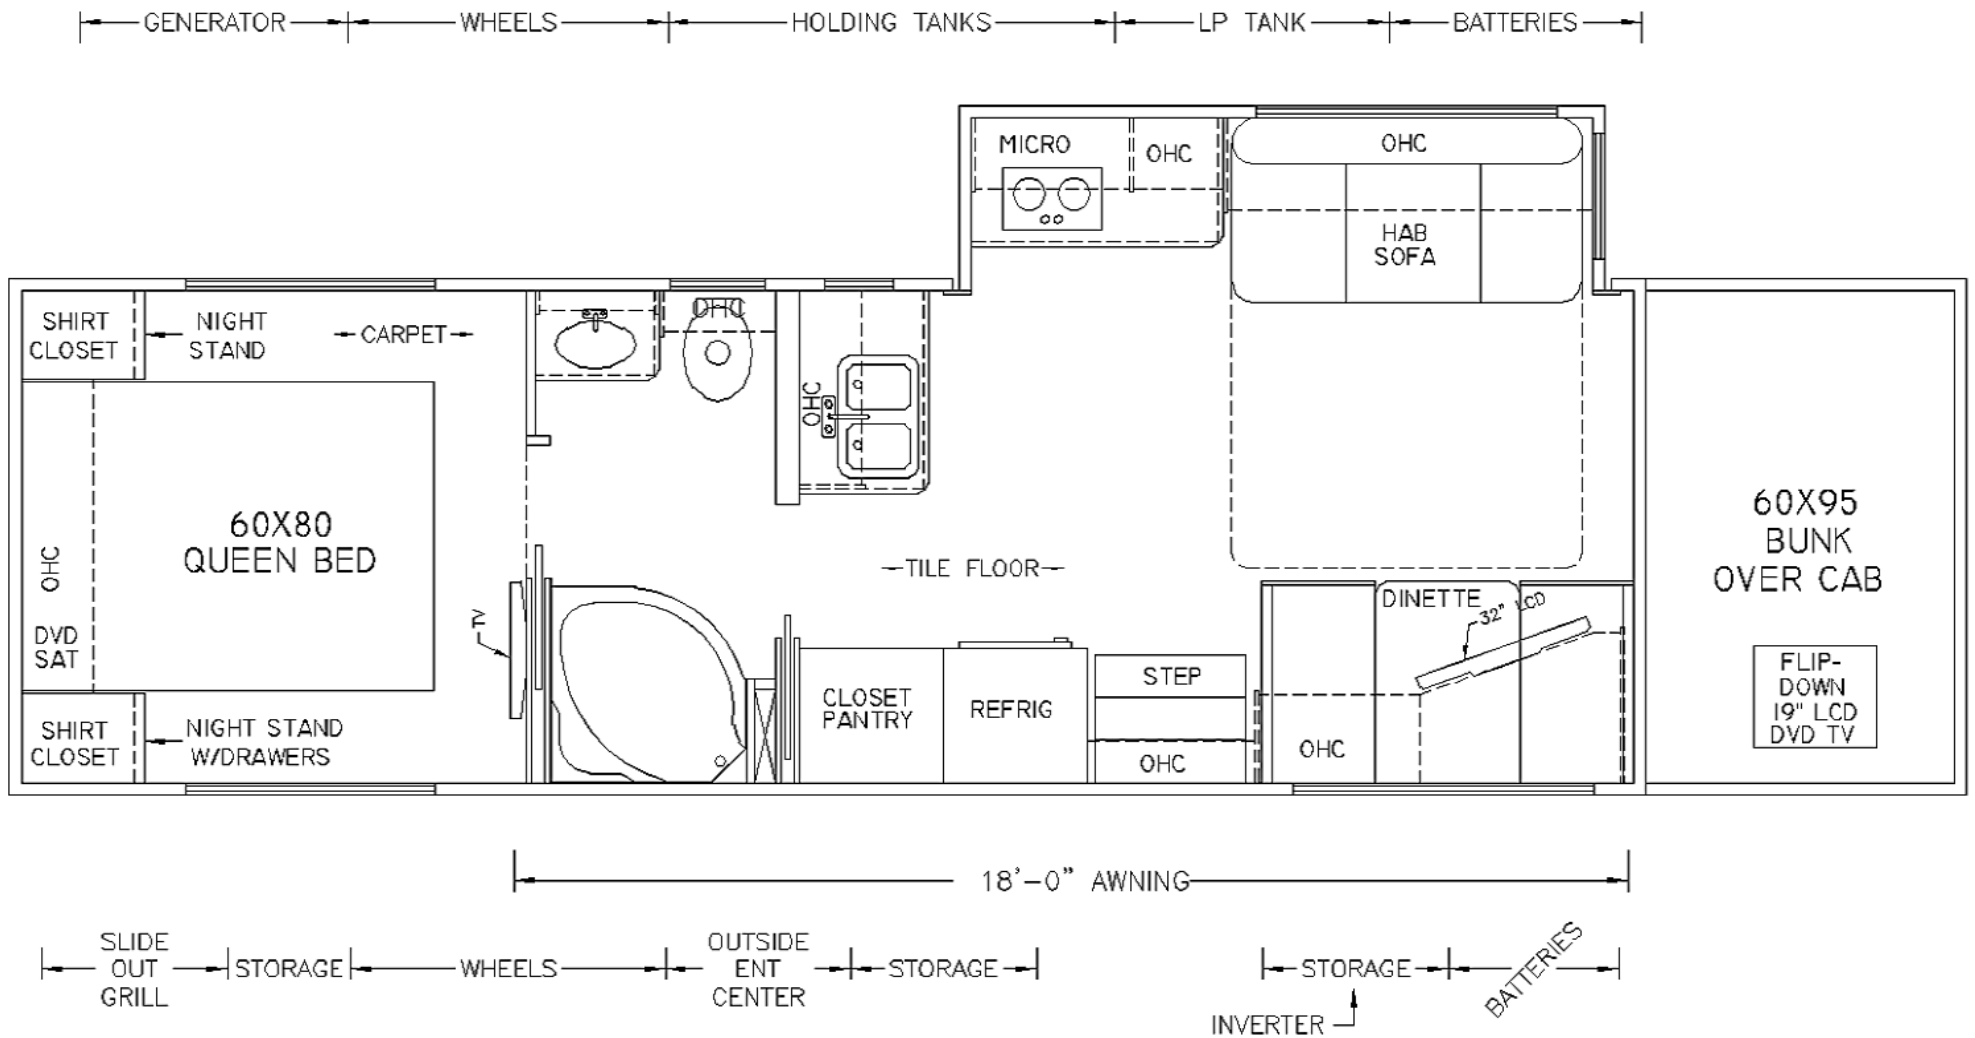

2600SMX CASCADIA K-2388

This drawing and its contents are the property of Renegade / Kissi LLC and are not to be copied or resprinted without written consent.