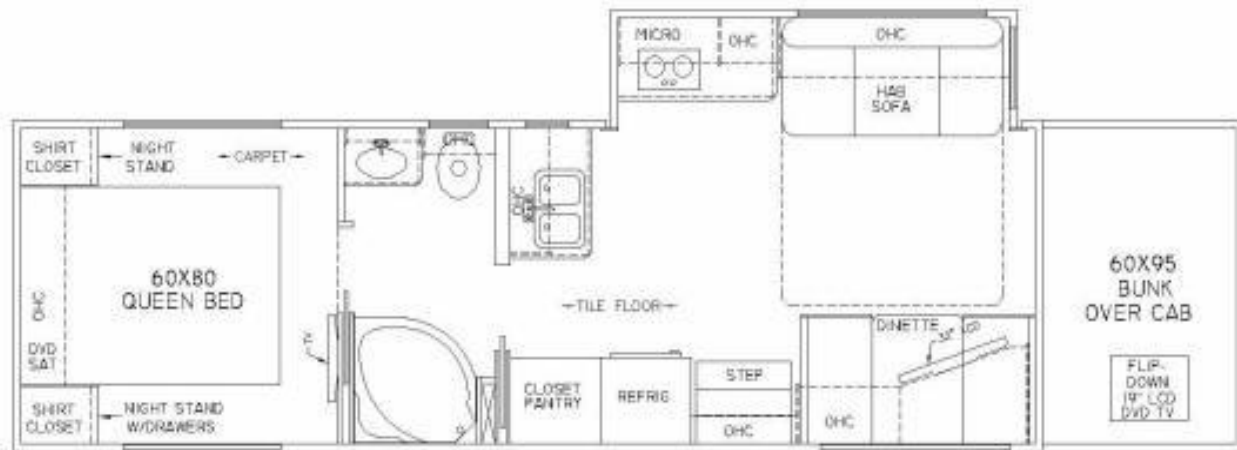

K-2388 New- 2011 2600SMX
26' Renegade Motorhome
\$215,000 In Stock

Freightliner Cascadia Chassis, 1650 lb/ft torque, 450 HP Mercedes Power, 13 Speed Eaton Ultrashift Automated Transmission, Total length is 39', Air Ride- Black Leather Captains Chairs, Air Ride Cab & Suspension, Power Heated Mirrors, Power Door Locks, Power Windows, Cruise Control, Engine Brake, AM/FM/CD/Weather Radio, 30,000 lb. hitch, 200 gallon fresh water, 150 Gallon Holding Tanks, 10' Kitchen Slide-out Room, Extra Interior Height, 18' Powered Weather Pro Awning w/ Wind Sensor & Checkered Fabric, Skylight over Shower, Day/Night Shades, Cherry Stained Oak Trim & Cabinets, Gray Padded Walls w/ Oak Beadboard Wainscoting, Porcelain Tile Flooring in Kitchen, Bath & Living Area, Black 90 oz. carpet in Bedroom, Black Leather Seating, Hide-a-bed Sofa w/ Air Mattress, Queen Bed in Bedroom, Dinette converts to Bed, 60" Bunk Over Cab, 9 cu ft Stainless Steel Refrigerator, Convection Microwave, Custom Floorplan, Black Corian Countertops, 2 Burner Electric Cooktop, Sony 32" LCD TV on slide in Living Room & 26" in Bedroom, 19" Flip-down TV in Bunk, KVH In-Motion Satellite, Satellite Receivers in Bedroom & Living Area, DirecTV w/ XM Radio, Sony Surround System w/ DVD player, Outside Entertainment Center, (2) 15,000 btu Air Conditioners, Back-Up Monitor & Camera for Truck & Trailer, Macerator Ceramic Toilet, 10 Gallon Propane/Electric Hot Water Heater, Outside Gas BBQ Grill, Quickie Flush, Outside Spigot, 50 Gallon LP Tank, 12.5kW Onan Quiet Diesel Generator, Cold Weather Package w/ Auto Gen. Start, 2000 Watt Inverter, 4 Coach batteries, 34,000 BTU Furnace, Auto-Leveling System