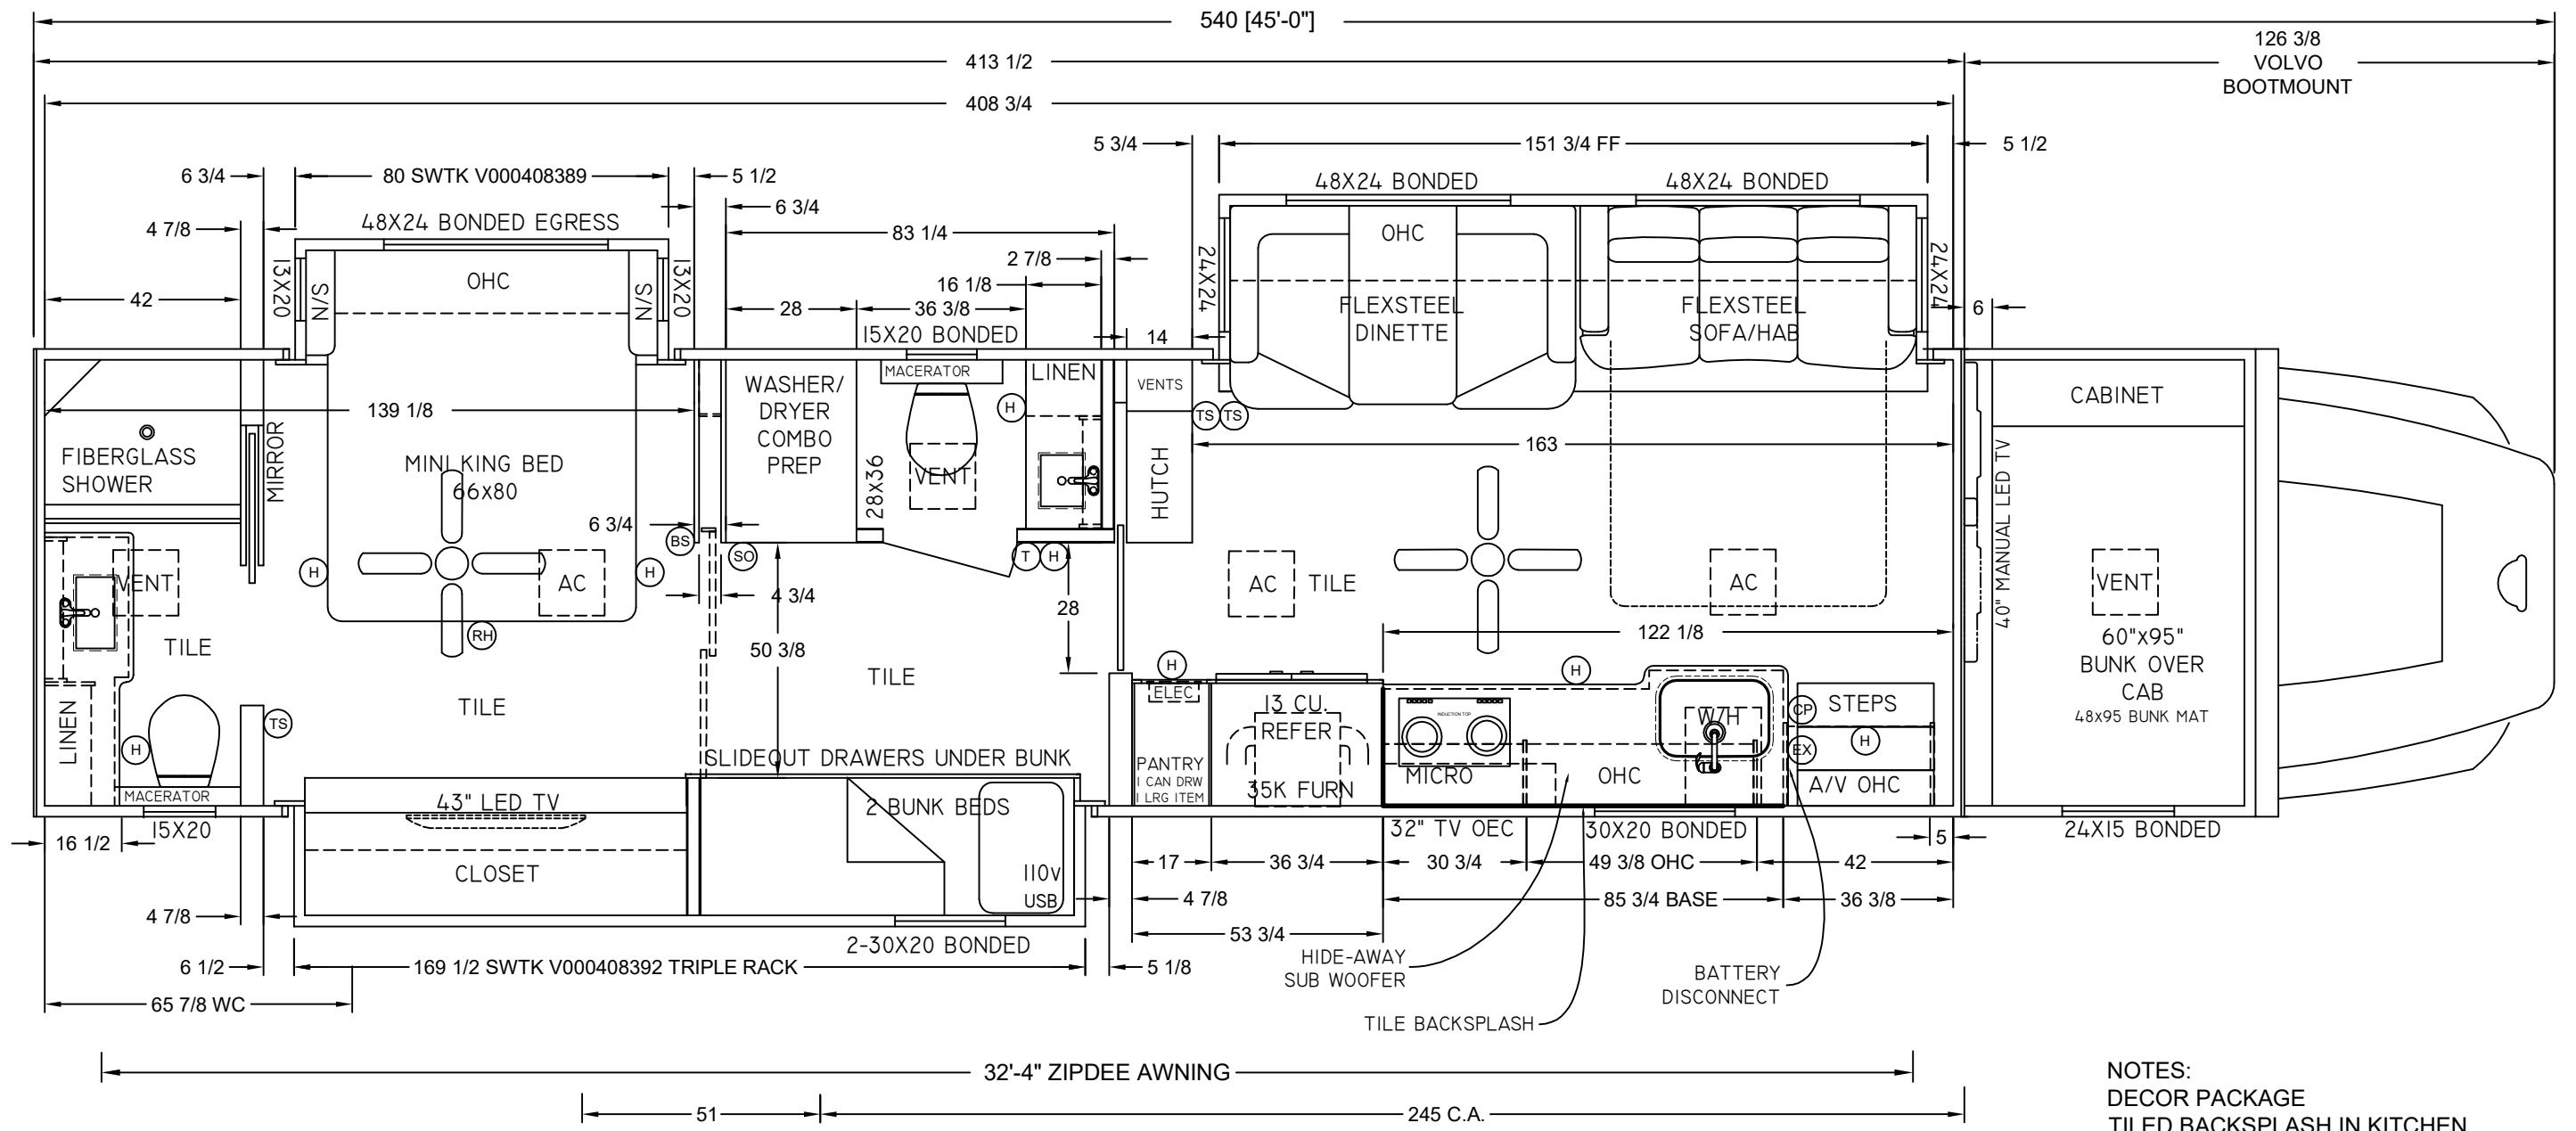

NOTES:
DECOR PACKAGE
TILED BACKSPLASH IN KITCHEN

This drawing and its contents are the property of Renegade / Kibbi LLC and are not to be copied or reprinted without written consent