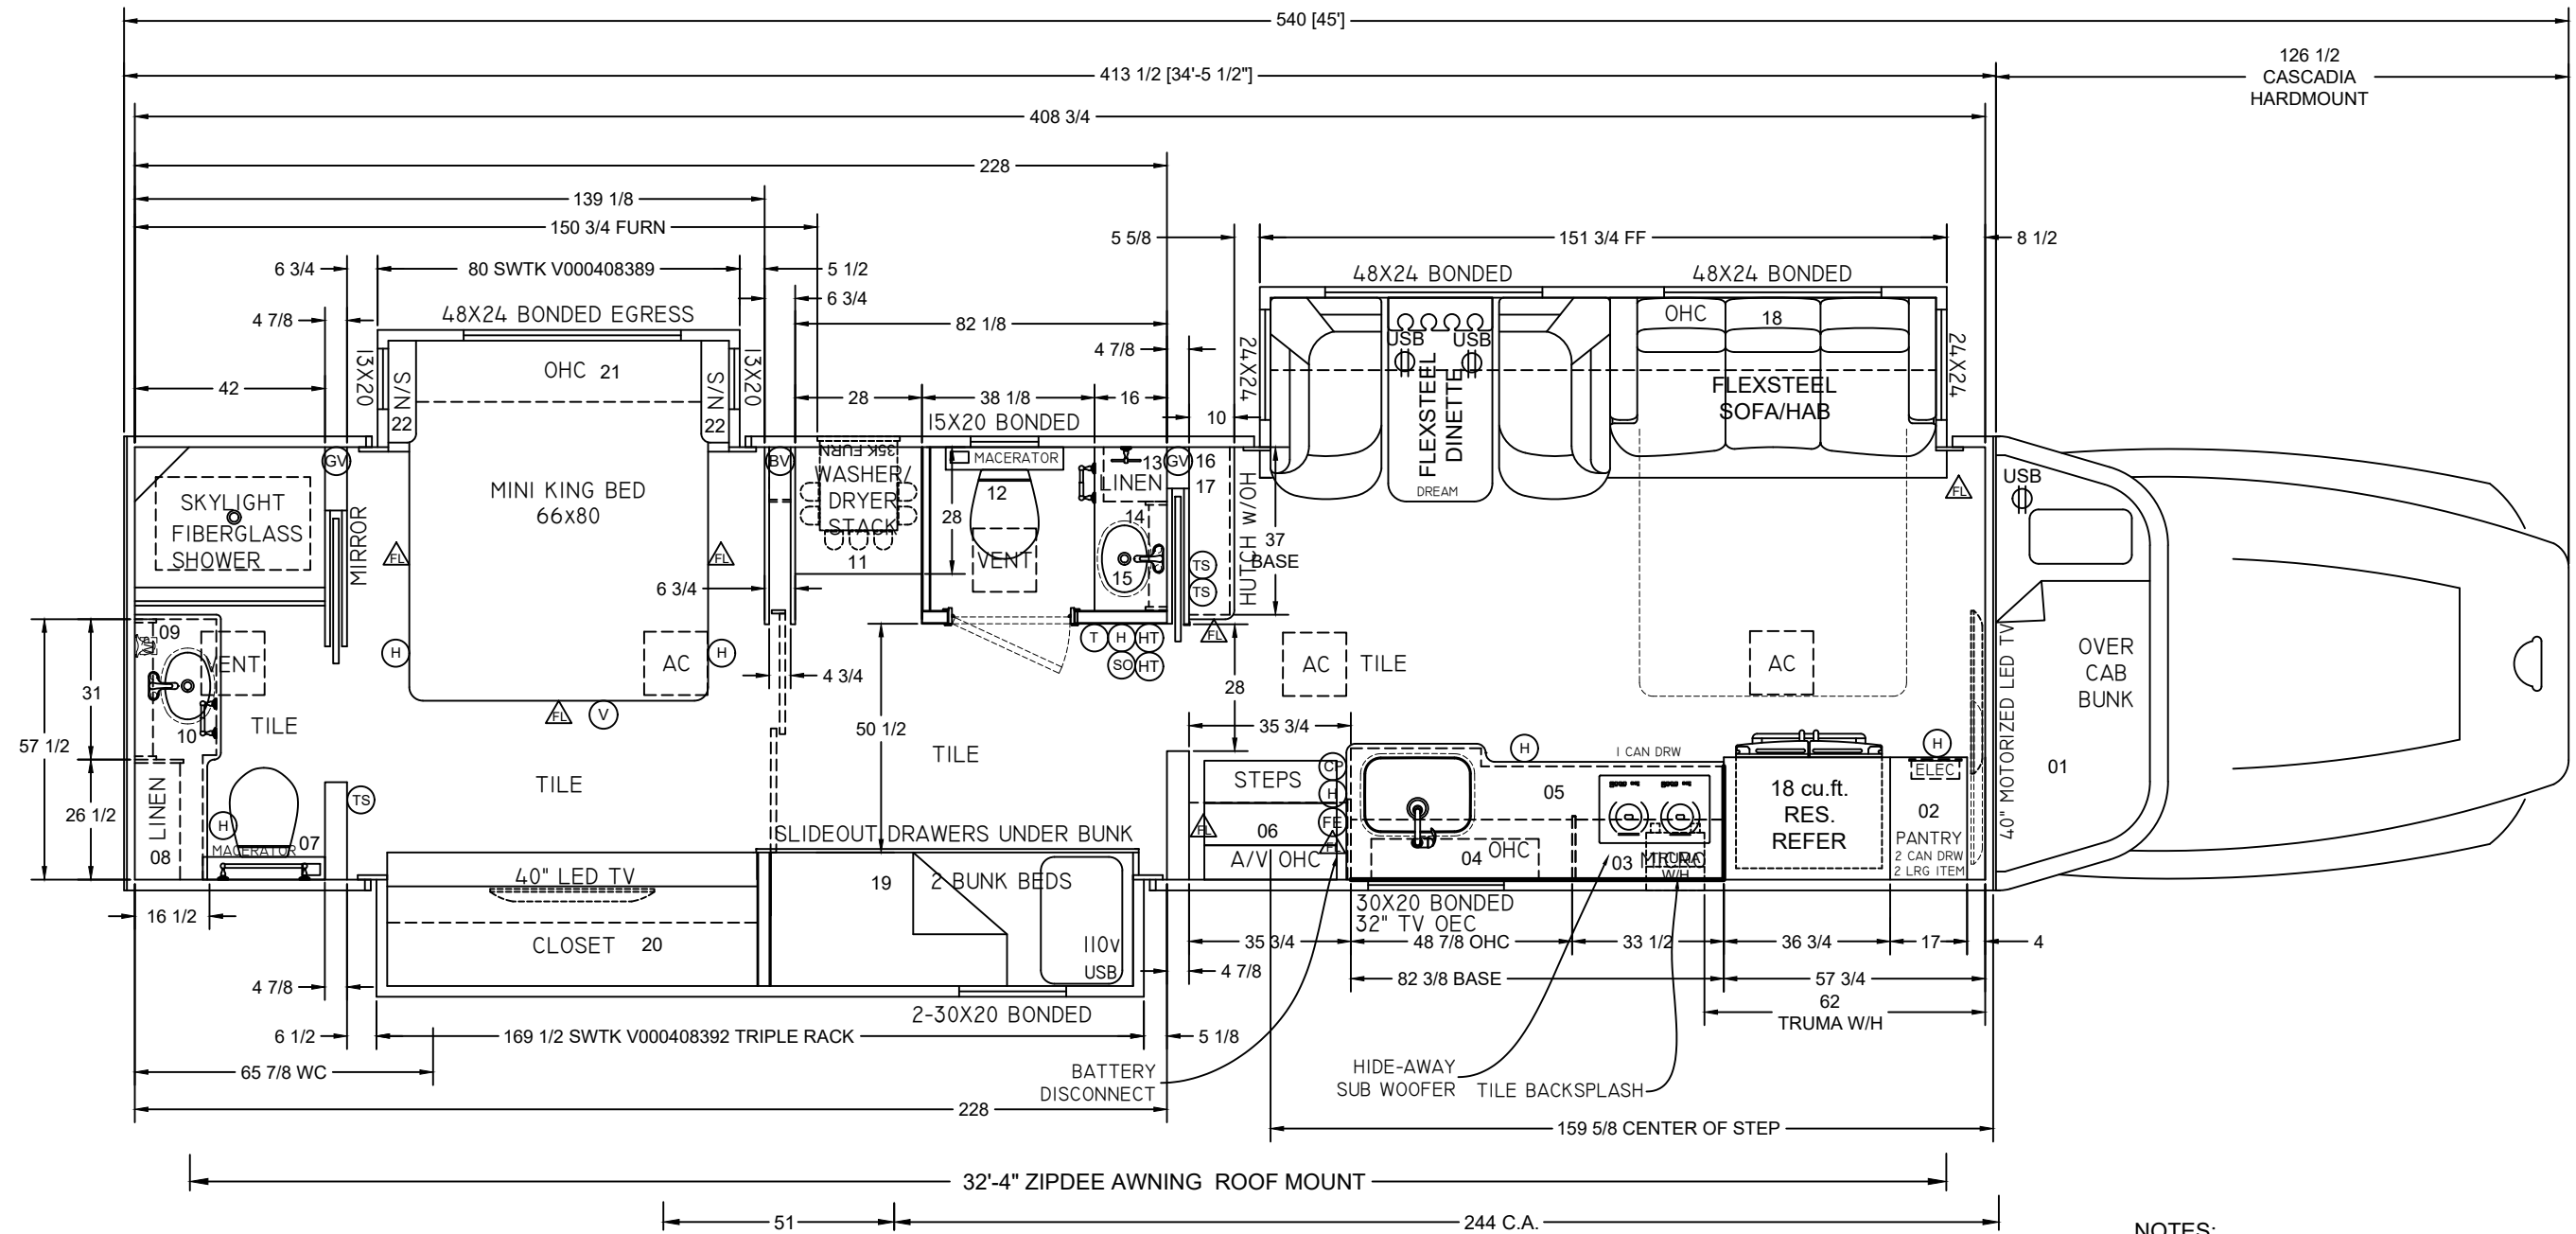

Total _____

ALL ORDERS MUST BE ACCOMPANIED BY A FLOORPLAN

- 00 - COUNTERTOPS
- 23 - VALANCES
- 24 - DINETTE TRIM
- 25 - CAB WOOD TRIM

NOTES:
 DECOR PACKAGE
 DOVE TAIL DRAWERS
 TILED BACKSPLASH IN KITCHEN
 SHIP DOOR & DRW PULLS LOOSE
 HEATED FLOOR