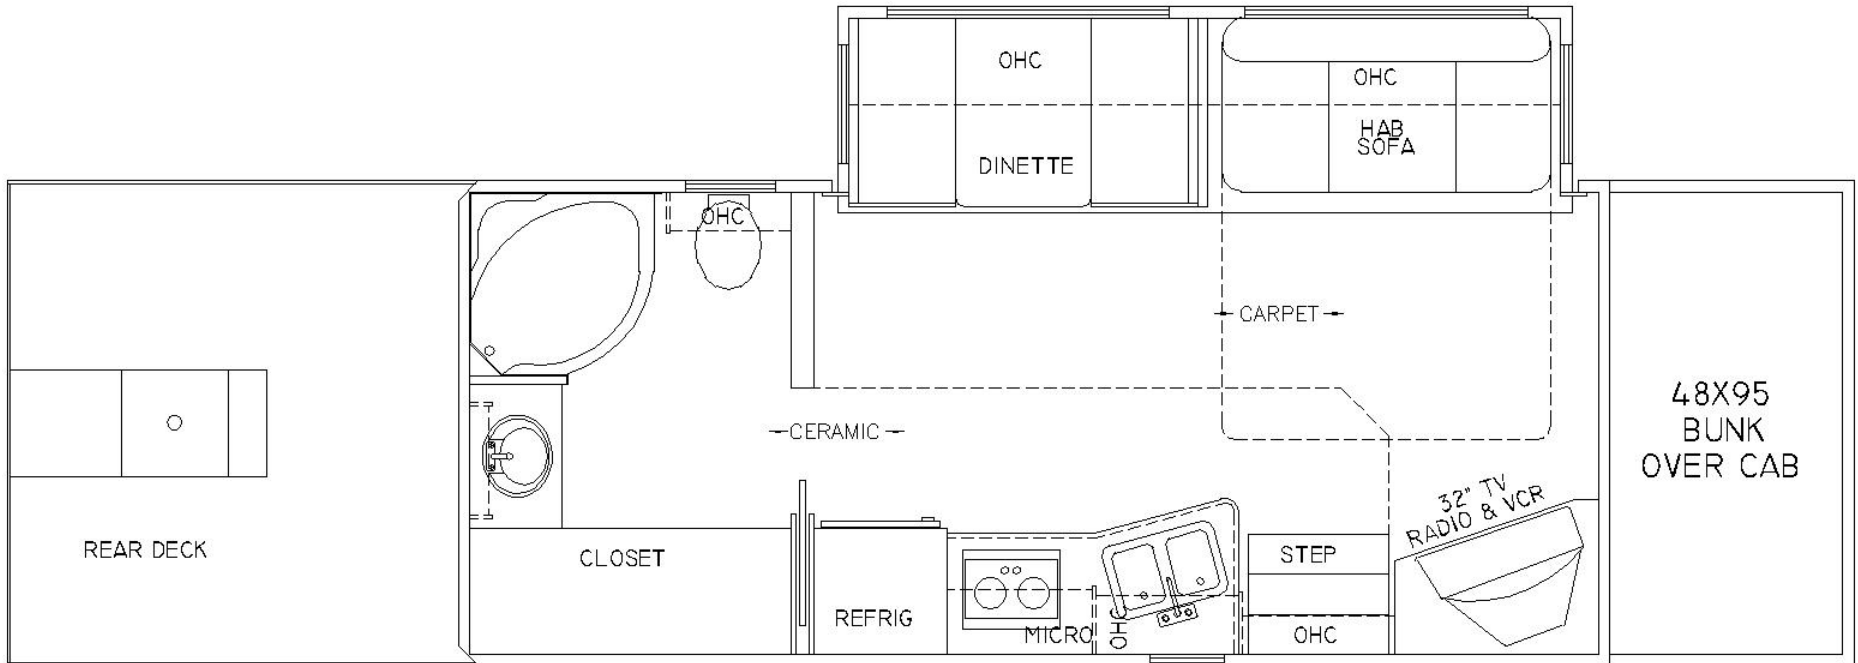

1900AS COLUMBIA K-1766

← HOLDING TANKS → ← LP TANK → STORAGE ← BATTERIES →

← GENERATOR → STORAGE → STORAGE ←