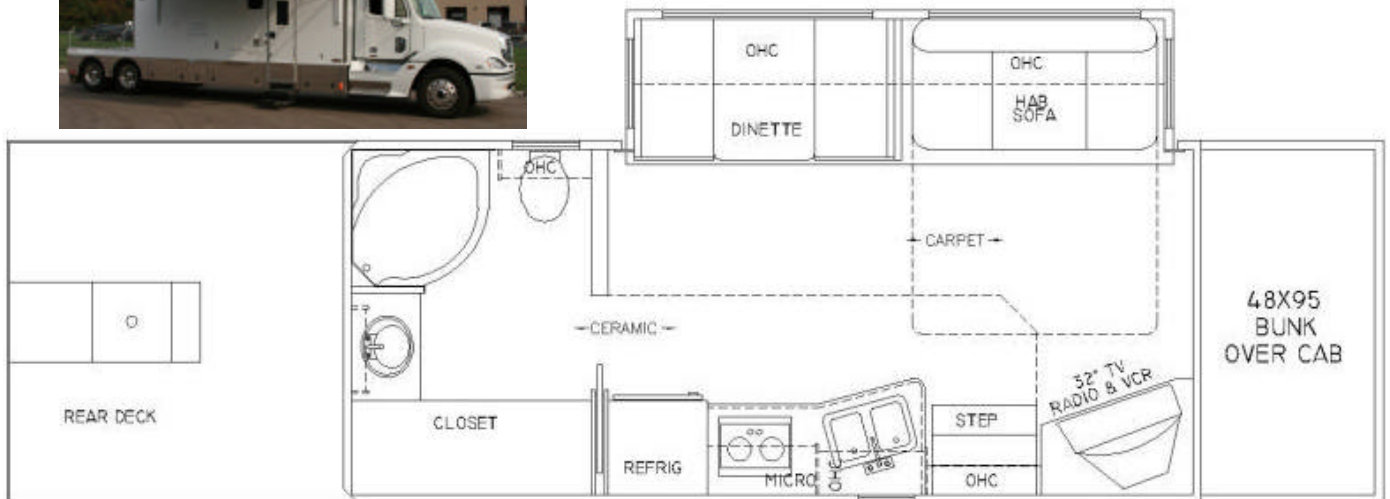

**Used- 2006 1900AS**

**\*\*Loaded\*\***

**19' Renegade Toterhome**

Freightliner Columbia Tandem Axle Chassis, 1550 lb/ft torque, 450 HP Mercedes Power, 12 Speed Freedom Transmission, Air Ride Seats, Cab & Suspension, Power Heated Mirrors, Power Door Locks, Power Windows, Cruise Control, Black Ultra Leather Captains Chairs, Engine Brake, AM/FM/CD/Weather Radio, 30,000 lb. Gooseneck hitch, Class V Tag Hitch, Extra Interior Height, 100 gallon fresh water, 60 gray, 60 black, 12' Slide-out Room, A&E Weather Pro Electric Awning w/ Wind Sensor, Skylight over Shower, Day/Night Shades, Cherry Stained Oak Trim & Cabinets, Tan Ceramic Flooring, Black carpet, Black Ultra Leather Seating, Hide-a-Bed Sofa w/ Air Mattress, Tan Padded Walls w/ Wainscoting, 8 cu ft Refrigerator, Stainless Steel Appliance Package, Convection Microwave, Solid Surface Countertops, Recessed 2 burner Gas Cooktop, BBQ Grill Quick Disconnect, 32" Sony TV in Living Area, In-Motion Satellite, DirecTV w/ XM Radio, Surround System w/ DVD/VCR player, Back-Up Monitor & Camera for Truck & Trailer, Super Ceramic Toilet, 6 Gallon Propane Water Heater, Larger 50 Gallon LP Tank, 12.5kW Onan Quiet Diesel Generator, 19,XXX miles, Excellent Condition