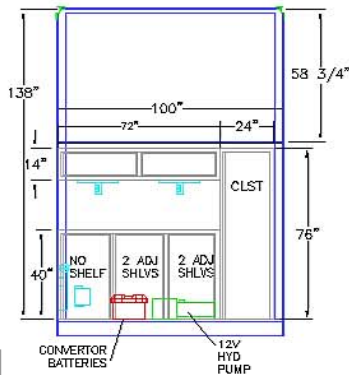

JOB#:	T-1737
AXLES:	3-10,000# STI
SUSPENSION:	AIR/RIDE
BRAKES:	ELEC/HYD.
COUPLER:	2 5/16" 25,000# TAG
HITCH:	TAG W/ 6" EXT TONGUE
WHEELS:	ALCOA ALUMINUM
TIRES:	235/85R 17.5
REAR DOOR:	DUAL CYL. HYD LIFTGATE
ELECTRIC PACKAGE:	50AMP LGX
STAINLESS:	SIDES
	LIFTGATE
OPTIONS:	
34' FULL UPPER FLOOR	
ALUM FLOORING	
SPARE TIRE W/RIM, HANGER	
(1)-ELEC/HYD. TONGUE JACK	
(2)-EXT. QUARTZ LIGHTS C/S	
ESCAPE HATCH	
10' E-TRACK WALL MOUNTED	

FRONT WALL VIEW

Drawing and all content are property of Renegade/Kibbi Inc. and are not to be copied or reprinted without written consent.

CUSTOMER APPROVAL:

DATE:

JOB NO.	T-1737	DATE	3/15/10	REVISED:
DRAWING NAME:	T-1737-KIT34TA-54-BINNF			
CUSTOMER:	STAR			
DRAWN BY:	KBW	SCALE:	NONE	

- = LIGHT SWITCH
- = RECEPTACLE
- = 500W QUARTZ LIGHT
- = 18in. FLOURESCENT LIGHT
- = 48in. FLOURESCENT LIGHT
- = 12V LIGHT
- = AIR OUTLET