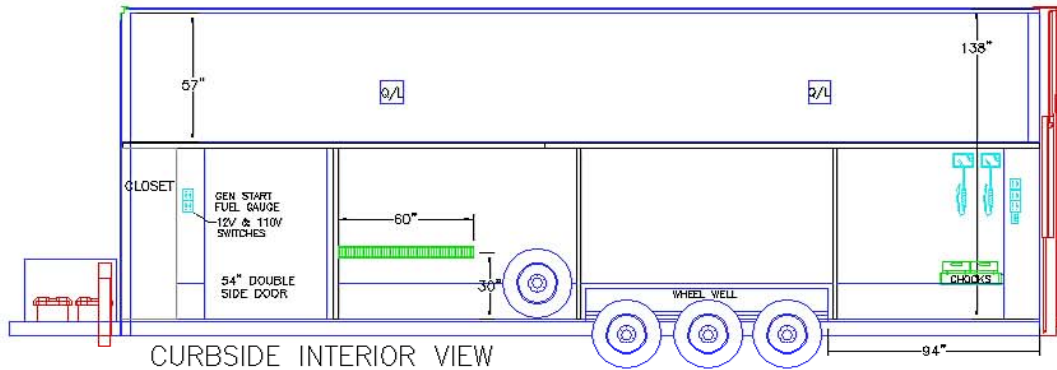

New- 2010 KIT34TA 34' Renegade Liftgate Stacker T-1737

34' Long
138" Interior Height & 100" Interior Width
76" Headroom Under Upper Deck
57" Clearance Upper Deck
Axles: (3) 10,000# Air Ride Axles w/ Electric/Hyd Brakes
245/70R 17.5 Tires w/ Alcoa Aluminum Wheels
Spare Tire w/ Rim & Hangar
Construction: Hard Body FRP (Fiberglass Reinforced Panel)
5/8" FRP Walls- Smooth Seamless Finish
5/8" FRP Roof- 100% Walk-On Roof
6" I-Beam Frame w/ 16" OC Cross Members
34' Full Width Upper Floor- 2"x2" Steel Tubing w/ FRP Floor
Aluminum Plank Flooring
(2) Electric/Hydraulic Tongue Jacks (24,000# Cap)
24" Stainless Trim on Lower Exterior
7' Rear Door Ramp w/ Spring Assist w/ 3' Ramp Extensions
Dual Cylinder Hydraulic Liftgate Door
54" Entrance Door w/ Step Well
Roof & Attic Access Ladder
Escape Hatch
(12) D- Rings
Spare Tire & Aluminum Wheel
LGX Electrical Package
All Wiring is Bright Aluminum Covered or in Flat Conduit
LED Tail & Marker Lights
(2) Exterior Quartz Lights
Cabinets:
Aluminum Cabinet Fronts w/ FRP Sides
76" x 24" Closet w/ Shelf & Hanger
6' of Base Cabinet
6' of Overhead Cabinet
Doors w/ Positive Latches
10' E-Track
Stainless Steel for Liftgate

Westside Motorcoach
11201 S. Grant Hwy Rt. 20
Marengo, IL 60152
Contact: Bob (847) 812-2972
Fax (815) 923-0101

JOB#:	T-1737
AXLES:	3-10,000# STI
SUSPENSION:	AIR/RIDE
BRAKES:	ELEC/HYD.
COUPLER:	2 5/16" 25,000# TAG
HITCH:	TAG W/ 6" EXT TONGUE
WHEELS:	ALCOA ALUMINUM
TIRES:	235/85R 17.5
REAR DOOR:	DUAL CYL. HYD LIFTGATE
ELECTRIC PACKAGE:	50AMP LGX
STAINLESS:	SIDES
	LIFTGATE
OPTIONS:	
34' FULL UPPER FLOOR	
ALUM FLOORING	
SPARE TIRE W/RIM, HANGER	
(1)-ELEC/HYD. TONGUE JACK	
(2)-EXT. QUARTZ LIGHTS C/S	
ESCAPE HATCH	
10' E-TRACK WALL MOUNTED	

- = LIGHT SWITCH
- = RECEPTACLE
- = 500W QUARTZ LIGHT
- = 18in. FLOURESCENT LIGHT
- = 48in. FLOURESCENT LIGHT
- = 12V LIGHT
- = AIR OUTLET

T-1737

UPPER FLOORPLAN

Renegade

Motorhomes
Garage Units
Toterhomes
Stacker-
Trailers