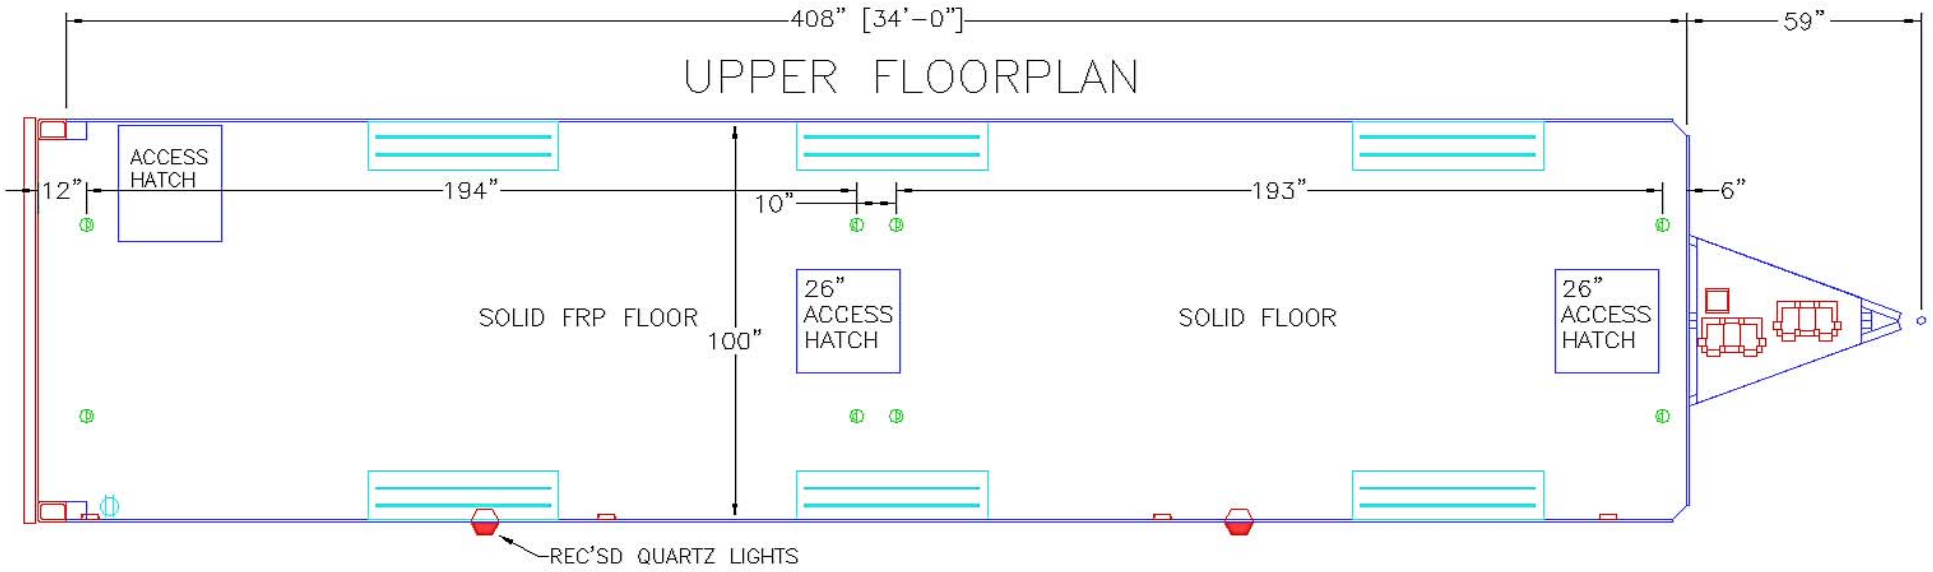

New- 2010 KIT34TA 34' Renegade Liftgate Stacker T-1737

34' Long
138" Interior Height & 100" Interior Width
76" Headroom Under Upper Deck
57" Clearance Upper Deck
Axles: (3) 10,000# Air Ride Axles w/ Electric/Hyd Brakes
245/70R 17.5 Tires w/ Alcoa Aluminum Wheels
Spare Tire w/ Rim & Hangar
Construction: Hard Body FRP (Fiberglass Reinforced Panel)
5/8" FRP Walls- Smooth Seamless Finish
5/8" FRP Roof- 100% Walk-On Roof
6" I-Beam Frame w/ 16" OC Cross Members
34' Full Width Upper Floor- 2"x2" Steel Tubing w/ FRP Floor
Aluminum Plank Flooring
(2) Electric/Hydraulic Tongue Jacks (24,000# Cap)
24" Stainless Trim on Lower Exterior
7' Rear Door Ramp w/ Spring Assist w/ 3' Ramp Extensions
Dual Cylinder Hydraulic Liftgate Door
54" Entrance Door w/ Step Well
Roof & Attic Access Ladder
Escape Hatch
(12) D- Rings
Spare Tire & Aluminum Wheel
LGX Electrical Package
All Wiring is Bright Aluminum Covered or in Flat Conduit
LED Tail & Marker Lights
(2) Exterior Quartz Lights
Cabinets:
Aluminum Cabinet Fronts w/ FRP Sides
76" x 24" Closet w/ Shelf & Hanger
6' of Base Cabinet
6' of Overhead Cabinet
Doors w/ Positive Latches
10' E-Track
Stainless Steel for Liftgate

FRONT WALL VIEW

CURBSIDE INTERIOR VIEW

Drawing and all content are property of Renegade/Kibbi Inc. and are not to be copied or reprinted without written consent.

CUSTOMER APPROVAL:

DATE:

JOB NO.	T-1737	DATE	3/15/10	REVISED:
DRAWING NAME:	T-1737-KIT34TA-54-BINNF			
CUSTOMER:	STAR			
DRAWN BY:	KBW	SCALE:	NONE	

- = LIGHT SWITCH
- = RECEPTACLE
- = 500W QUARTZ LIGHT
- = 18in. FLOURESCENT LIGHT
- = 48in. FLOURESCENT LIGHT
- = 12V LIGHT
- = AIR OUTLET

T-1737

UPPER FLOORPLAN

Renegade

Motorhomes
Garage Units
Toterhomes
Stacker-
Trailers