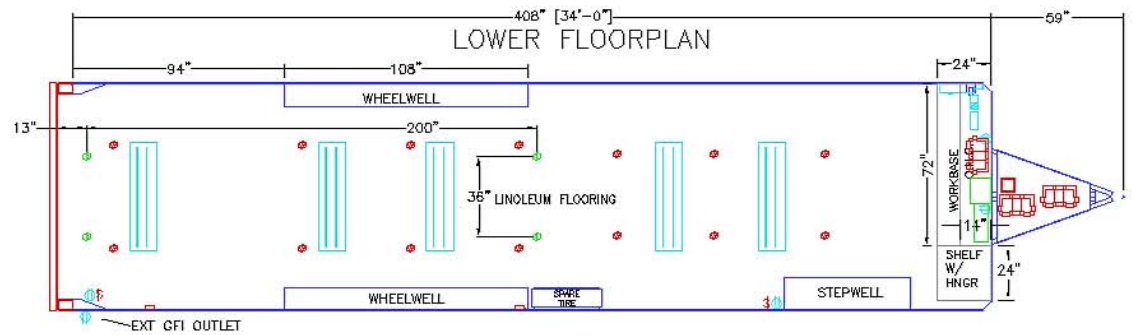

JOB#:	T-1737
AXLES:	3-10,000# STI
SUSPENSION:	AIR/RIDE
BRAKES:	ELEC/HYD.
COUPLER:	2 5/16" 25,000# TAG
HITCH:	TAG W/ 6" EXT TONGUE
WHEELS:	ALCOA ALUMINUM
TIRES:	235/85R 17.5
REAR DOOR:	DUAL CYL. HYD LIFTGATE
ELECTRIC PACKAGE:	50AMP LGX
STAINLESS:	SIDES
	LIFTGATE
OPTIONS:	
34' FULL UPPER FLOOR	
ALUM FLOORING	
SPARE TIRE W/RIM, HANGER	
(1)-ELEC/HYD. TONGUE JACK	
(2)-EXT. QUARTZ LIGHTS C/S	
ESCAPE HATCH	
10' E-TRACK WALL MOUNTED	

FRONT WALL VIEW

CURBSIDE INTERIOR VIEW

Drawing and all content are property of Renegade/Kibbi Inc. and are not to be copied or reprinted without written consent.

CUSTOMER APPROVAL:

DATE:

JOB NO.	T-1737	DATE	3/15/10	REVISED:
DRAWING NAME:	T-1737-KIT34TA-54-BINNF			
CUSTOMER:	STAR			
DRAWN BY:	KBW	SCALE:	NONE	

- = LIGHT SWITCH
- = RECEPTACLE
- = 500W QUARTZ LIGHT
- = 18in. FLOURESCENT LIGHT
- = 48in. FLOURESCENT LIGHT
- = 12V LIGHT
- = AIR OUTLET