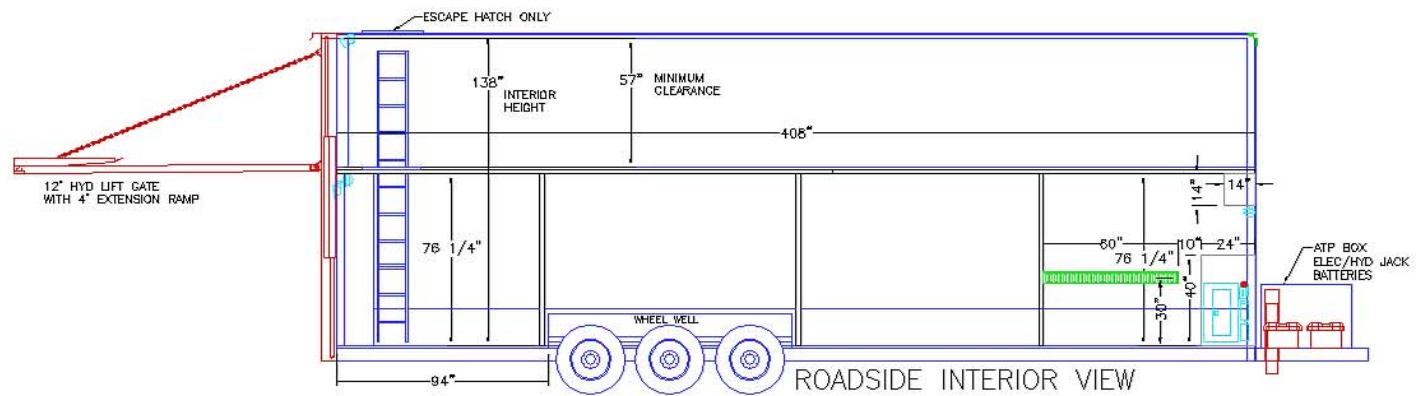

JOB#:	T-1737
AXLES:	3-10,000# STI
SUSPENSION:	AIR/RIDE
BRAKES:	ELEC/HYD.
COUPLER:	2 5/16" 25,000# TAG
HITCH:	TAG W/ 6" EXT TONGUE
WHEELS:	ALCOA ALUMINUM
TIRES:	235/85R 17.5
REAR DOOR:	DUAL CYL. HYD LIFTGATE
ELECTRIC PACKAGE:	50AMP LGX
STAINLESS:	SIDES
	LIFTGATE
OPTIONS:	
34' FULL UPPER FLOOR	
ALUM FLOORING	
SPARE TIRE W/RIM, HANGER	
(1)-ELEC/HYD. TONGUE JACK	
(2)-EXT. QUARTZ LIGHTS C/S	
ESCAPE HATCH	
10' E-TRACK WALL MOUNTED	

FRONT WALL VIEW

CURBSIDE INTERIOR VIEW

Drawing and all content are property of Renegade/Kibbi Inc. and are not to be copied or reprinted without written consent.

CUSTOMER APPROVAL:

DATE:

JOB NO.	T-1737	DATE	3/15/10	REVISED:
DRAWING NAME:	T-1737-KIT34TA-54-BINNF			
CUSTOMER:	STAR			
DRAWN BY:	KBW	SCALE:	NONE	

- = LIGHT SWITCH
- = RECEPTACLE
- = 500W QUARTZ LIGHT
- = 18in. FLOURESCENT LIGHT
- = 48in. FLOURESCENT LIGHT
- = 12V LIGHT
- = AIR OUTLET