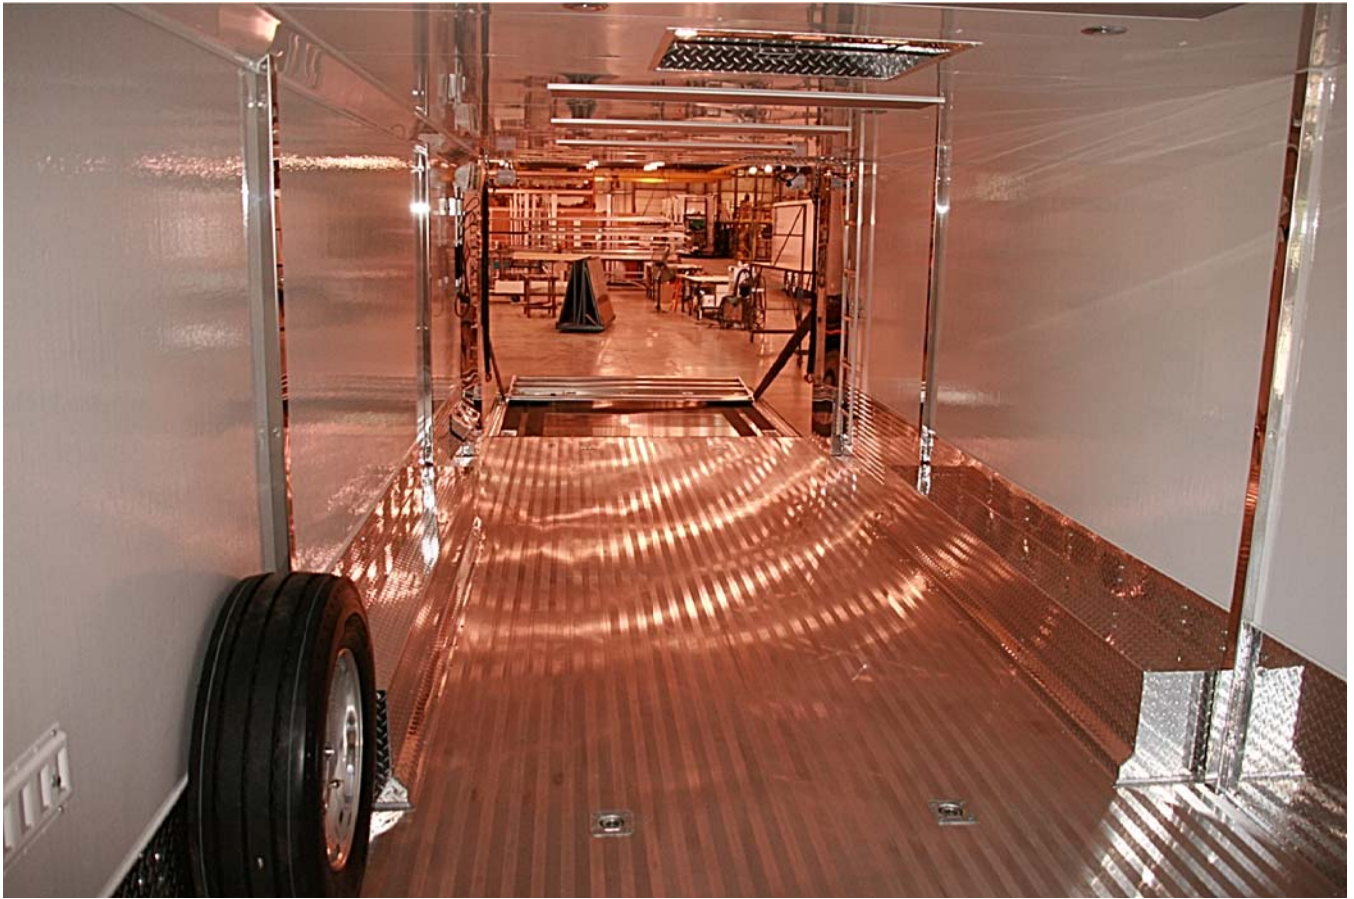

New- 2010 KIT34TA 34' Renegade Liftgate Stacker T-1737

34' Long
138" Interior Height & 100" Interior Width
76" Headroom Under Upper Deck
57" Clearance Upper Deck
Axles: (3) 10,000# Air Ride Axles w/ Electric/Hyd Brakes
245/70R 17.5 Tires w/ Alcoa Aluminum Wheels
Spare Tire w/ Rim & Hangar
Construction: Hard Body FRP (Fiberglass Reinforced Panel)
5/8" FRP Walls- Smooth Seamless Finish
5/8" FRP Roof- 100% Walk-On Roof
6" I-Beam Frame w/ 16" OC Cross Members
34' Full Width Upper Floor- 2"x2" Steel Tubing w/ FRP Floor
Aluminum Plank Flooring
(2) Electric/Hydraulic Tongue Jacks (24,000# Cap)
24" Stainless Trim on Lower Exterior
7' Rear Door Ramp w/ Spring Assist w/ 3' Ramp Extensions
Dual Cylinder Hydraulic Liftgate Door
54" Entrance Door w/ Step Well
Roof & Attic Access Ladder
Escape Hatch
(12) D- Rings
Spare Tire & Aluminum Wheel
LGX Electrical Package
All Wiring is Bright Aluminum Covered or in Flat Conduit
LED Tail & Marker Lights
(2) Exterior Quartz Lights
Cabinets:
Aluminum Cabinet Fronts w/ FRP Sides
76" x 24" Closet w/ Shelf & Hanger
6' of Base Cabinet
6' of Overhead Cabinet
Doors w/ Positive Latches
10' E-Track
Stainless Steel for Liftgate

- = LIGHT SWITCH
- = RECEPTACLE
- = 500W QUARTZ LIGHT
- = 18in. FLOURESCENT LIGHT
- = 48in. FLOURESCENT LIGHT
- = 12V LIGHT
- = AIR OUTLET

T-1737

UPPER FLOORPLAN

Renegade

Motorhomes
Garage Units
Toterhomes
Stacker-
Trailers