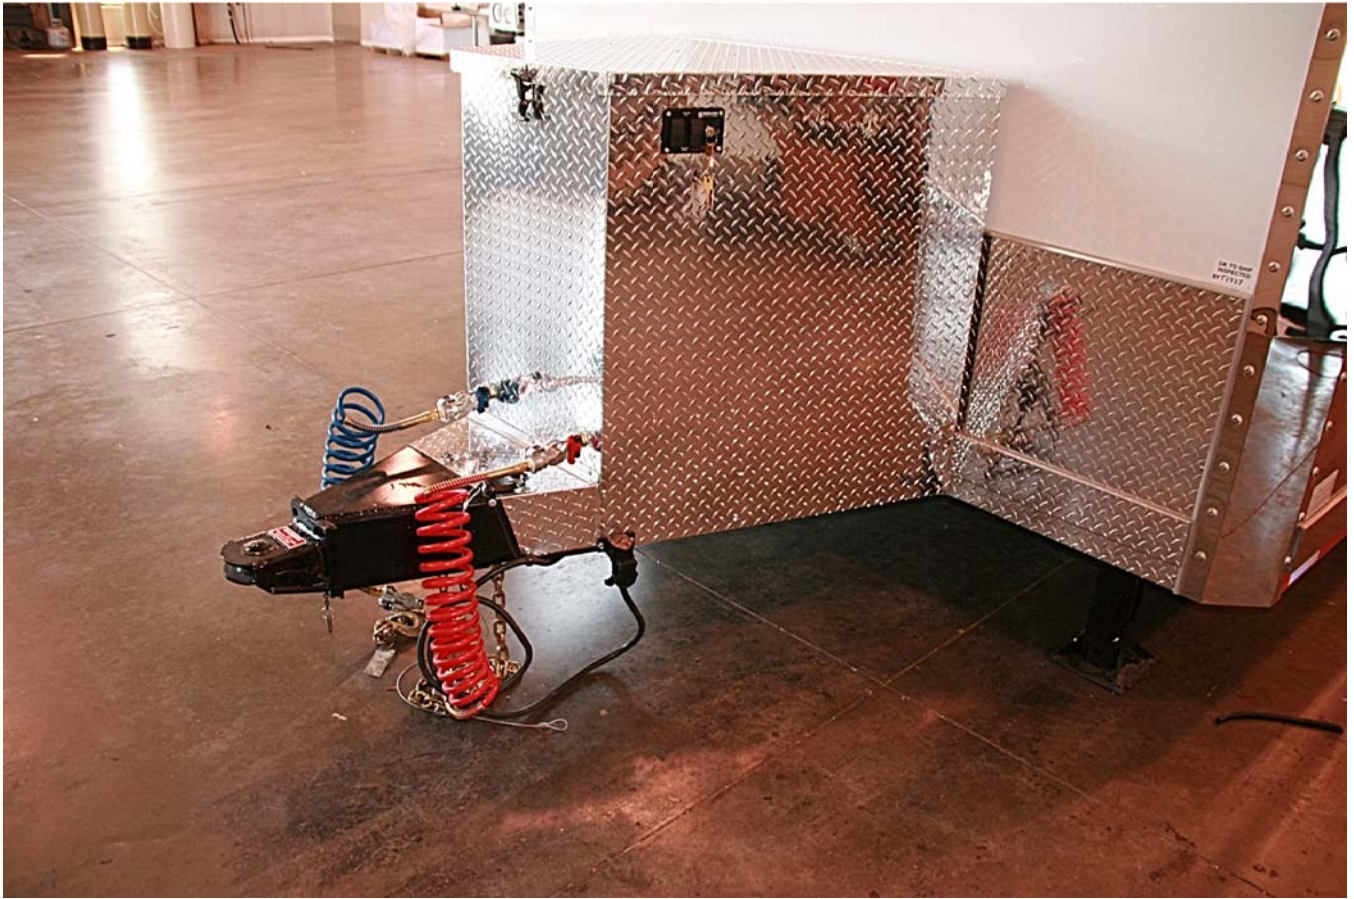

New- 2010 KIT34TA 34' Renegade Liftgate Stacker T-1737

34' Long
138" Interior Height & 100" Interior Width
76" Headroom Under Upper Deck
57" Clearance Upper Deck
Axles: (3) 10,000# Air Ride Axles w/ Electric/Hyd Brakes
245/70R 17.5 Tires w/ Alcoa Aluminum Wheels
Spare Tire w/ Rim & Hangar
Construction: Hard Body FRP (Fiberglass Reinforced Panel)
5/8" FRP Walls- Smooth Seamless Finish
5/8" FRP Roof- 100% Walk-On Roof
6" I-Beam Frame w/ 16" OC Cross Members
34' Full Width Upper Floor- 2"x2" Steel Tubing w/ FRP Floor
Aluminum Plank Flooring
(2) Electric/Hydraulic Tongue Jacks (24,000# Cap)
24" Stainless Trim on Lower Exterior
7' Rear Door Ramp w/ Spring Assist w/ 3' Ramp Extensions
Dual Cylinder Hydraulic Liftgate Door
54" Entrance Door w/ Step Well
Roof & Attic Access Ladder
Escape Hatch
(12) D- Rings
Spare Tire & Aluminum Wheel
LGX Electrical Package
All Wiring is Bright Aluminum Covered or in Flat Conduit
LED Tail & Marker Lights
(2) Exterior Quartz Lights
Cabinets:
Aluminum Cabinet Fronts w/ FRP Sides
76" x 24" Closet w/ Shelf & Hanger
6' of Base Cabinet
6' of Overhead Cabinet
Doors w/ Positive Latches
10' E-Track
Stainless Steel for Liftgate

- = LIGHT SWITCH
- = RECEPTACLE
- = 500W QUARTZ LIGHT
- = 18in. FLOURESCENT LIGHT
- = 48in. FLOURESCENT LIGHT
- = 12V LIGHT
- = AIR OUTLET

T-1737

UPPER FLOORPLAN

Renegade

Motorhomes
Garage Units
Toterhomes
Stacker-
Trailers