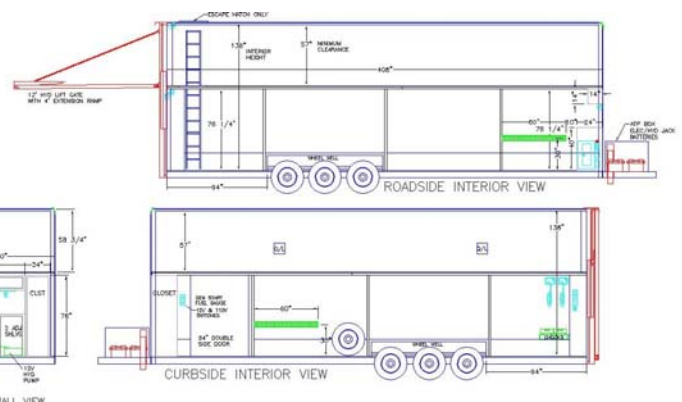

New- 2010 KIT34TA 34' Renegade Liftgate Stacker T-1737

34' Long
138" Interior Height & 100" Interior Width
76" Headroom Under Upper Deck
57" Clearance Upper Deck
Axles: (3) 10,000# Air Ride Axles w/ Electric/Hyd Brakes
245/70R 17.5 Tires w/ Alcoa Aluminum Wheels
Spare Tire w/ Rim & Hangar
Construction: Hard Body FRP (Fiberglass Reinforced Panel)
5/8" FRP Walls- Smooth Seamless Finish
5/8" FRP Roof- 100% Walk-On Roof
6" I-Beam Frame w/ 16" OC Cross Members
34' Full Width Upper Floor- 2"x2" Steel Tubing w/ FRP Floor
Aluminum Plank Flooring
(2) Electric/Hydraulic Tongue Jacks (24,000# Cap)
24" Stainless Trim on Lower Exterior
7' Rear Door Ramp w/ Spring Assist w/ 3' Ramp Extensions
Dual Cylinder Hydraulic Liftgate Door
54" Entrance Door w/ Step Well
Roof & Attic Access Ladder
Escape Hatch
(12) D- Rings
Spare Tire & Aluminum Wheel
LGX Electrical Package
All Wiring is Bright Aluminum Covered or in Flat Conduit
LED Tail & Marker Lights
(2) Exterior Quartz Lights
Cabinets:
Aluminum Cabinet Fronts w/ FRP Sides
76" x 24" Closet w/ Shelf & Hanger
6' of Base Cabinet
6' of Overhead Cabinet
Doors w/ Positive Latches
10' E-Track
Stainless Steel for Liftgate

Westside Motorcoach
11201 S. Grant Hwy Rt. 20
Marengo, IL 60152
Contact: Bob (847) 812-2972
Fax (815) 923-0101

JOB#:	T-1737
AXLES:	3-10,000# STI
SUSPENSION:	AIR/RIDE
BRAKES:	ELEC/HYD.
COUPLER:	2 5/16" 25,000# TAG
HITCH:	TAG W/ 6" EXT TONGUE
WHEELS:	ALCOA ALUMINUM
TIRES:	235/85R 17.5
REAR DOOR:	DUAL CYL. HYD LIFTGATE
ELECTRIC PACKAGE:	50AMP LGX
STAINLESS:	SIDES
	LIFTGATE
OPTIONS:	
34' FULL UPPER FLOOR	
ALUM FLOORING	
SPARE TIRE W/RIM, HANGER	
(1)-ELEC/HYD. TONGUE JACK	
(2)-EXT. QUARTZ LIGHTS C/S	
ESCAPE HATCH	
10' E-TRACK WALL MOUNTED	

- = LIGHT SWITCH
- = RECEPTACLE
- = 500W QUARTZ LIGHT
- = 18in. FLOURESCENT LIGHT
- = 48in. FLOURESCENT LIGHT
- = 12V LIGHT
- = AIR OUTLET

T-1737

UPPER FLOORPLAN

Renegade

Motorhomes
Garage Units
Toterhomes
Stacker-
Trailers