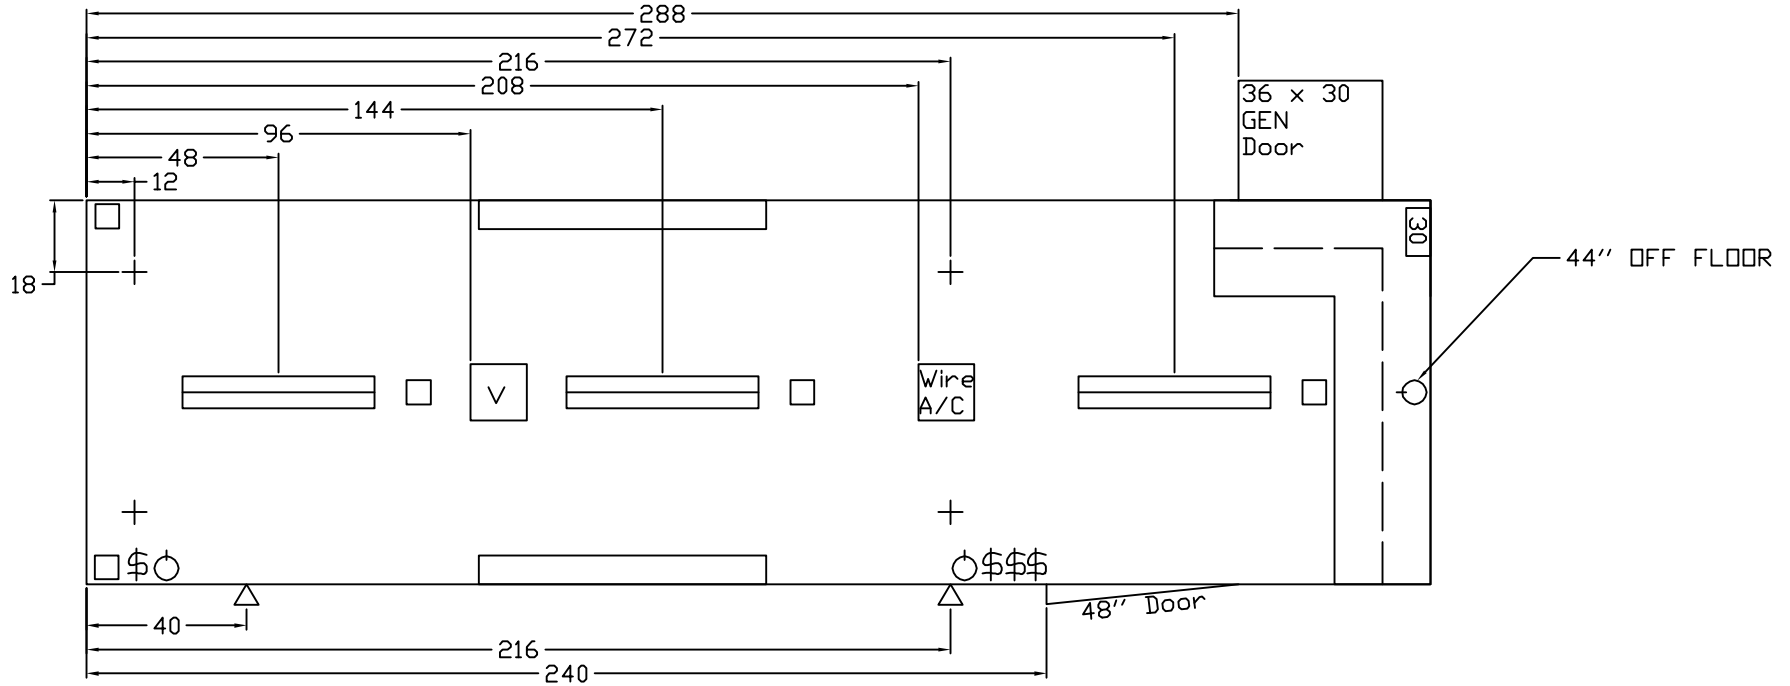

- 4' Floor Light
- 12v Light
- Quartz Light
- 110v Recept

- Switch
- E-Track
- Speaker
- D-Ring

- Air Inlet
- Air Outlet
- Spare Tire Mount

Vintage Trailers Ltd.
OUTLAW

Dealer: STOCK
Model: QL828H
Serial #: 100168
Customer: STOCK

Salesman: TODD KUJAWA
Date: 12/7/2009
Revision Date: None
Page: 1 of 1 Scale: 1/4" = 1'

Please Review, Sign, Date, and Return Sign:
Date: