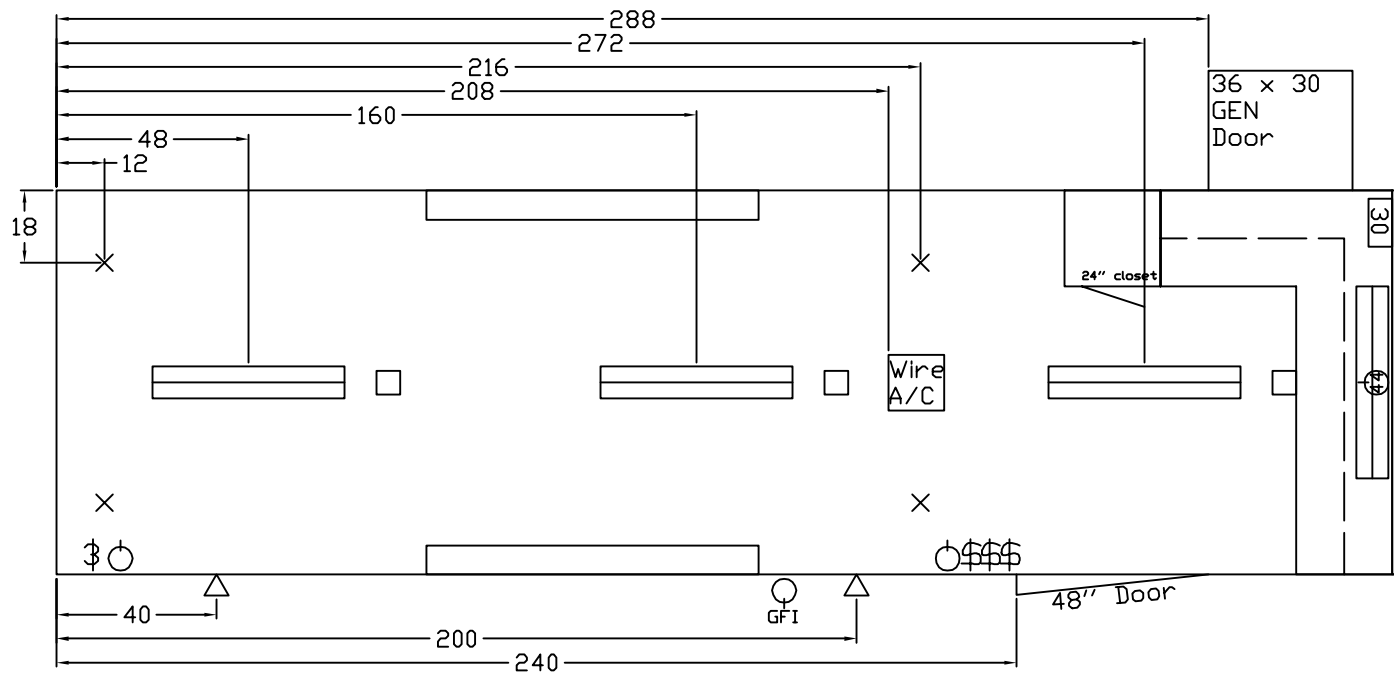

- 4' Fluor Light
- 12v Light
- Quartz Light
- 110v Recept

- Switch
- Ethernet Cable
- Recessed E-Track
- Surface E-Track

- Air Inlet
- Air Outlet
- Spare Tire Mount
- D-Ring

- Speaker
- LED Scene Light
- 20 Amp Recept
- 20 Amp Switch

Vintage Trailers Ltd.
PRO STOCK

Dealer: WESTSIDE
Model: PS828
Serial #: 170301
Customer:

Salesman: TODD KUJAWA
Date: 2/20/17
Revision Date: None
Page: 1 of 1   Scale: 1/4" = 1'

Please Review, Sign, Date, and Return Sign:
Date: