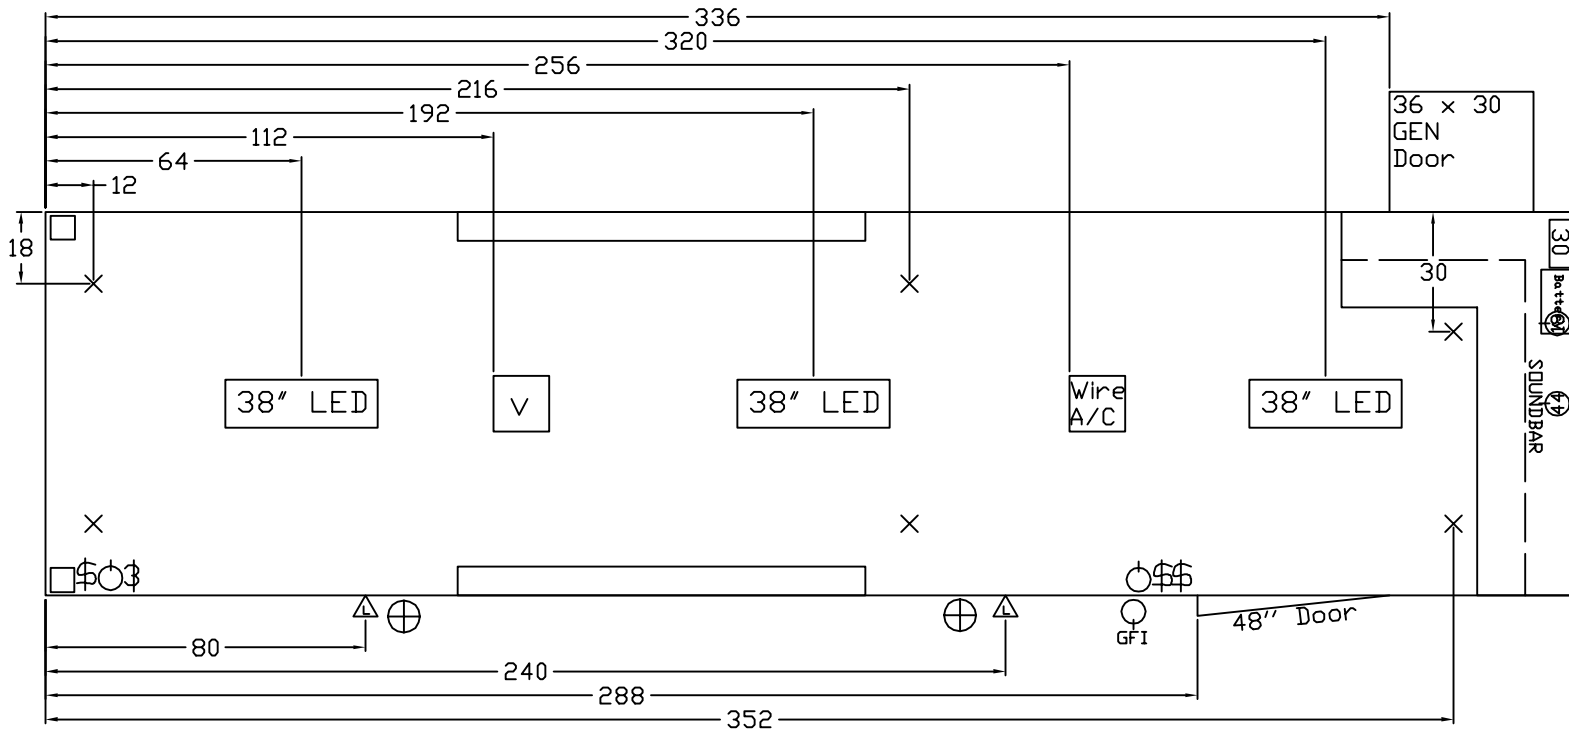

- 4' Floor Light
- 12v Light
- Quartz Light
- 110v Recept

- Switch
- Ethernet Cable
- Recessed E-Track
- Surface E-Track

- Air Inlet
- Air Outlet
- Spare Tire Mount
- D-Ring

- Speaker
- LED Scene Light
- 20 Amp Recept
- 20 Amp Switch

Vintage Trailers Ltd.
OUTLAW

Dealer: WESTSIDE
Model: QL832
Serial #: 190439
Customer:

Salesman: TODD KUJAWA
Date: 12/13/18
Revision Date: None
Page: 1 of 1   Scale: 1/4" = 1'

Please Review, Sign, Date, and Return Sign:
Date: